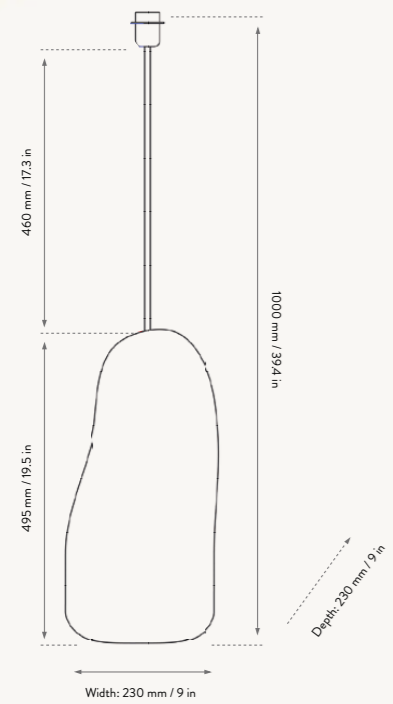

HEBE LAMP BASE - LARGE