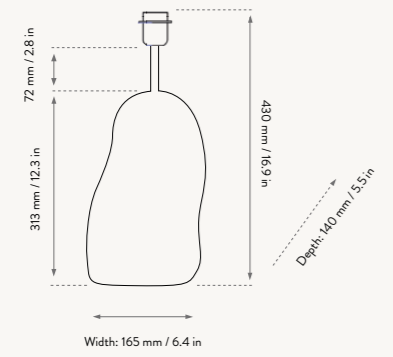

HEBE LAMP BASE - MEDIUM