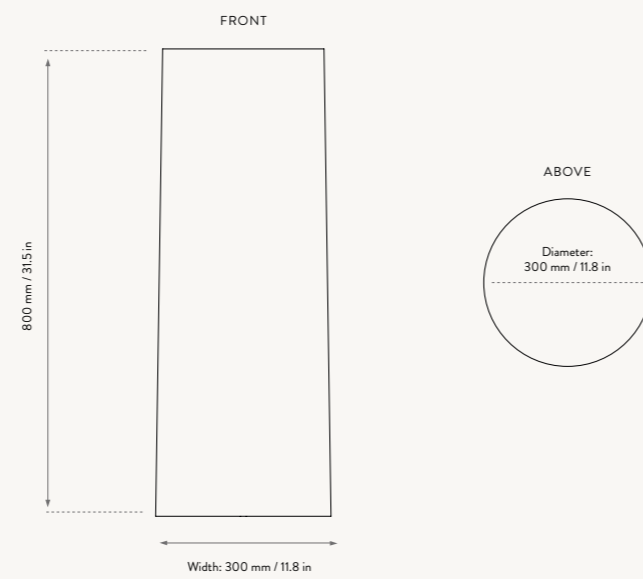

HEBE LAMP SHADE - LONG