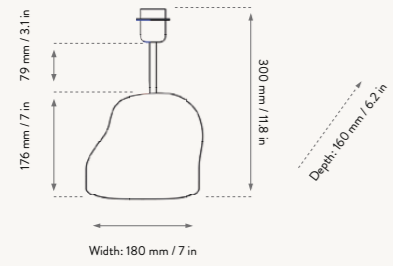

HEBE LAMP BASE - SMALL