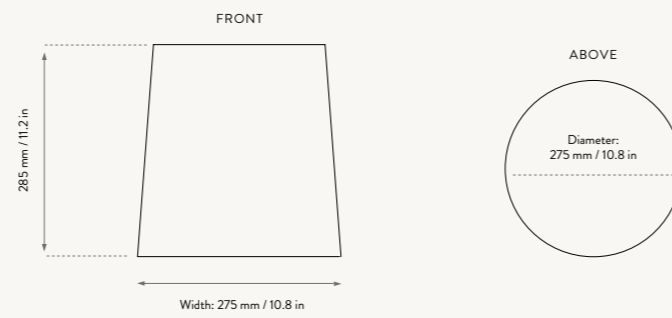

HEBE LAMP SHADE - MEDIUM