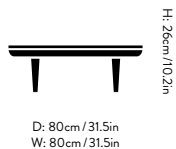

Fly^{SC4} Space copenhagen 2013

Product category

Lounge table

Environment

Indoor

Material

Oiled oak base with marble table top

Production process

The table base is made from solid oak and oak veneer. The marble plate is CNC milled and the surface is honed.

Dimensions

H: 26cm/12.6in, D: 80cm/31.5in, L: 80cm/31.5in

Package dimensions (cm/in)

Marble table top: H: 8cm/3.1in, W: 88cm/34.6in,

D: 88cm/34.6in

Wooden base: H: 11cm/4.3in, W: 85cm/33.5in,

D: 96cm/37.8in

Colli quantity

1 pc

Weight

Product: 37 kg

Incl. packaging: Top: 41.9 kg, Base: 14,57 kg

Longer legs option

Longer legs providing a table top height of 32cm are available upon request.

Cleaning Instructions

Please download our Material Cleaning Instructions through www.andtradition.com

→ Stock items

White Oiled Oak with honed Bianco Carrara

White Oiled Oak with honed Azul Valverde

Smoked Oiled Oak with honed Azul Valverde

Smoked Oiled Oak with honed Nero Marquina

Related products

SC1

SC10

SC2

SC3

SC12

SC9

SC5

SC11

→ White oiled oak,
Bianco Carrara marble

→ White oiled oak,
Azul Valverde marble

→ Smoked oiled oak,
Azul Valverde marble

→ Smoked oiled oak,
Nero Marquina marble

&Tradition®