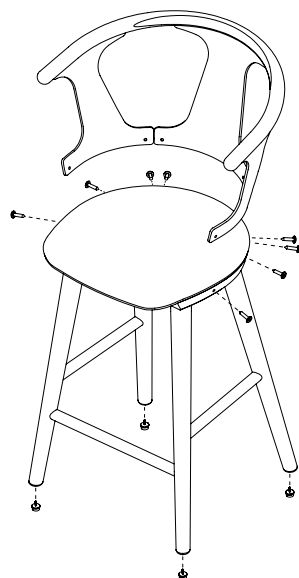

Recycling & Disassembly

In Between ^{SK7 & SK8}

RECYLING

The In Between chair is built to last, and we hope that your In Between will serve you for many years. The chair is made from solid wood and wood veneer, and can be easily separated from its base. All metal and wooden parts can be separated and delivered to a suitable recycling station.

SPARE PARTS

To purchase spare parts for your In Between chair, please write to our sales support team at info@andtradition.com with your query.

5 YEAR WARRANTY

&Tradition provides a 5-year warranty with every In Between chair, which covers faults which were present at the time of purchase, or which have occurred as a result of a manufacturing defect. The warranty is valid from the date stated on the original invoice.

DISASSEMBLY

Disassembling of In Between chair

1. To disassemble the In Between chair use an Allen key to loosen the screws holding the veneer panel in place.
2. Remove the veneer panel and unscrew the two screws located at the back of the seat.
3. Remove the gliders.