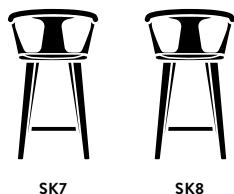

Recycling & Disassembly

In Between ^{SK7 & SK8}

RECYLING

The In Between chair is built to last, and we hope that your In Between will serve you for many years. The chair is made from solid wood and wood veneer, and can be easily separated from its base. All metal and wooden parts can be separated and delivered to a suitable recycling station.

SPARE PARTS

To purchase spare parts for your In Between chair, please write to our sales support team at info@andtradition.com with your query.

5 YEAR WARRANTY

&Tradition provides a 5-year warranty with every In Between chair, which covers faults which were present at the time of purchase, or which have occurred as a result of a manufacturing defect. The warranty is valid from the date stated on the original invoice.