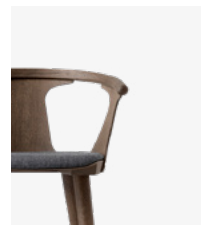

Smoked oiled oak