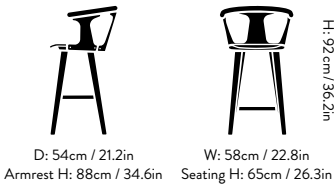

In Between ^{SK8}

Sami Kallio

2017

Product category
Counter chair

Environment
Indoor

Material
Solid wood and formpressed veneer. HR foam and fabric or leather upholstery.
This product has not been treated with any biocides.

Production process
The legs and the armrest are turned from solid oak, the seat and side panels are formpressed from oak veneer.

Dimensions
H: 92cm / 36.2in, W: 58cm / 22.8in,
D: 54cm / 21.2in, Armrest H: 88cm / 34.6in,
Seat H: 65cm / 26.3in

Package dimensions
H: 104cm / 40.9in, W: 60cm / 23.6in,
L: 54cm / 21.2in

Colli quantity
1 pc

Weight
Product: 6.5 kg / Incl. packaging: 8.5 kg

Wood finishes
Oiled oak
Smoked oiled oak
Black lacquered oak

Gliders
Felt gliders installed as standard.

COM - Material Consumption
Fabric usage: 0.36 meter based on a 140 cm roll.
Leather usage: 0.36 sqm.
COM must be approved by &Tradition to ensure suitability for upholstery.

Strength, Durability and Safety Testing
The In Between counter chair is tested for strength, durability and safety according to EN 16139 Level 1 - General contract use.

Cleaning Instructions
Please download our Material Care & Cleaning Instructions through www.andtradition.com