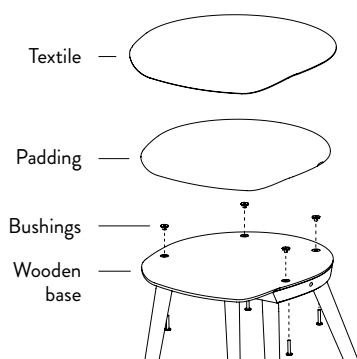

Disassembling of upholstered seat (SK8 only)

1. Unscrew the screws underneath the seat.
2. Remove the textile, padding and bushing from the wooden base of the seat.