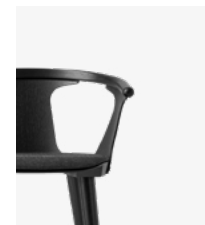

Black lacquered oak