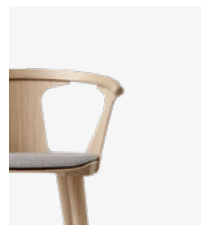

In Between ^{SK8}

Sami Kallio

2017

Product category
Counter chair

Environment
Indoor

Material
Solid wood and formpressed veneer. HR foam and fabric or leather upholstery.
This product has not been treated with any biocides.

Production process
The legs and the armrest are turned from solid oak, the seat and side panels are formpressed from oak veneer.

Dimensions
H: 92cm / 36.2in, W: 58cm / 22.8in,
D: 54cm / 21.2in, Armrest H: 88cm / 34.6in,
Seat H: 65cm / 26.3in

Package dimensions
H: 104cm / 40.9in, W: 60cm / 23.6in,
L: 54cm / 21.2in

Colli quantity
1 pc

Weight
Product: 6.5 kg / Incl. packaging: 8.5 kg

Wood finishes
Oiled oak
Smoked oiled oak
Black lacquered oak

Gliders
Felt gliders installed as standard.

COM - Material Consumption
Fabric usage: 0.36 meter based on a 140 cm roll.
Leather usage: 0.36 sqm.
COM must be approved by &Tradition to ensure suitability for upholstery.

Strength, Durability and Safety Testing
The In Between counter chair is tested for strength, durability and safety according to EN 16139 Level 1 - General contract use.

Cleaning Instructions
Please download our Material Care & Cleaning Instructions through www.andtradition.com

Oiled oak

Related products

&Tradition®