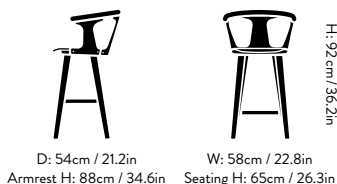

In Between ^{SK7} Sami Kallio 2017

Product category

Counter chair

Environment

Indoor

Material

Solid wood and formpressed veneer.

This product has not been treated with any biocides.

Production process

The legs and the armrest are turned from solid oak, the seat and side panels are formpressed from oak veneer.

Dimensions

H: 92cm / 36.2in, W: 58cm / 22.8in,
D: 54cm / 21.2in, Armrest H: 88cm / 34.6in,
Seat H: 65cm / 26.3in

Package dimensions

H: 104cm / 40.9in, W: 60cm / 23.6in,
L: 54cm / 21.2in

Colli quantity

1 pc

Weight

Product: 6.5 kg / Incl. packaging: 8.5 kg

Wood finishes

Oiled oak

Smoked oiled oak

Black lacquered oak

Gliders

Felt gliders installed as standard.

Strength, Durability and Safety Testing

The In Between counter chair is tested for strength, durability and safety according to EN 16139 Level 1 - General contract use.

Cleaning Instructions

Please download our Material Care & Cleaning Instructions through www.andtradition.com